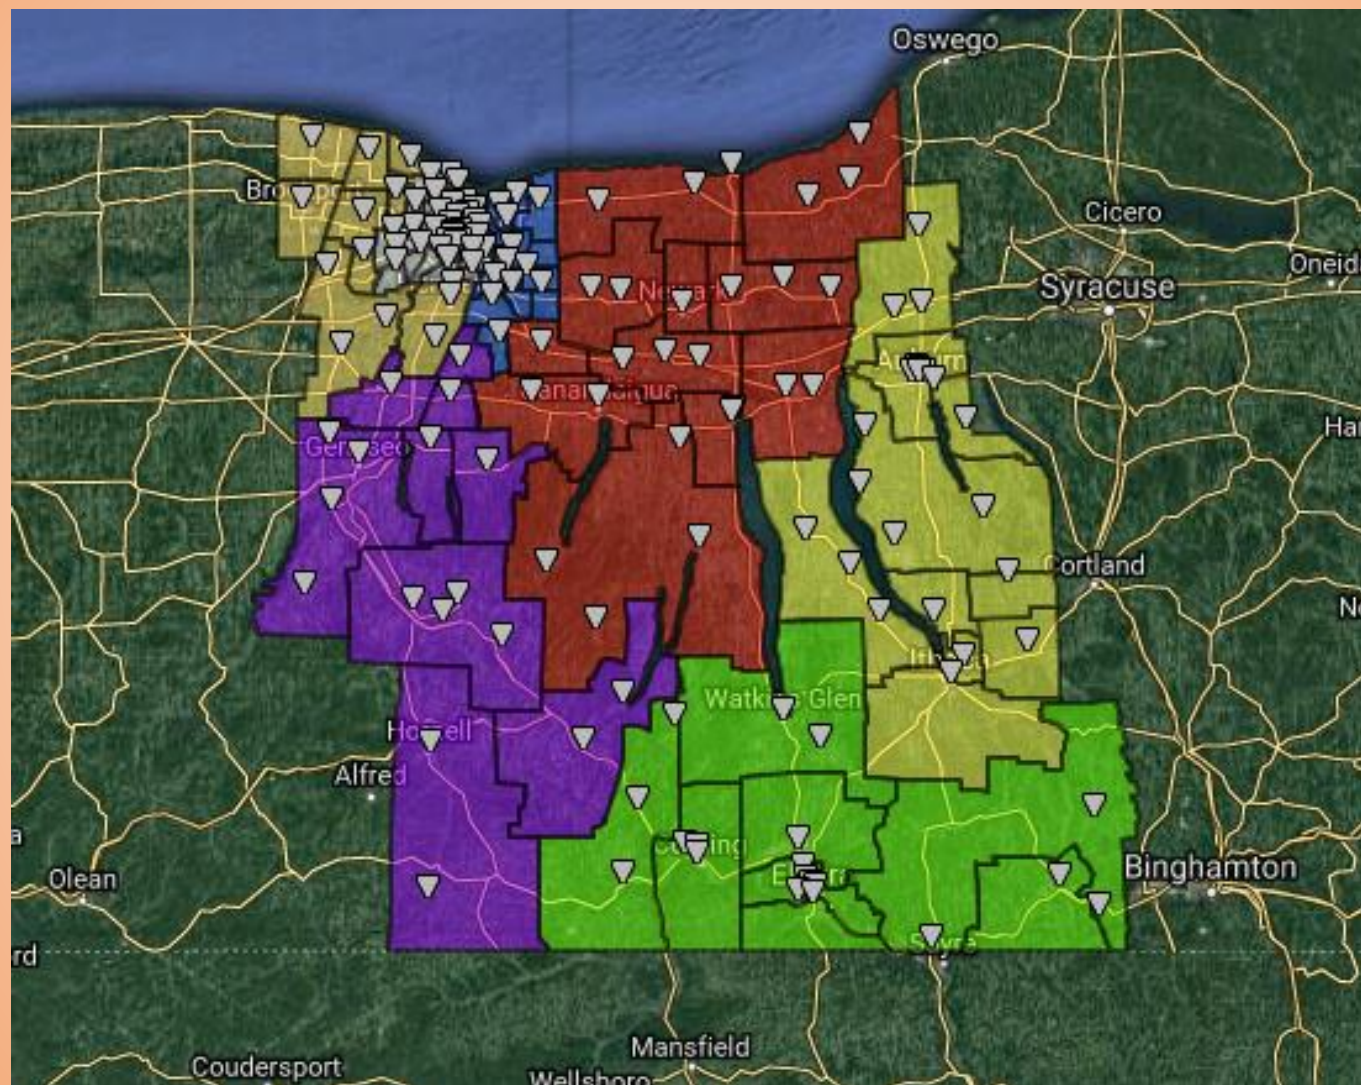

# 12 Counties of the Roman Catholic Diocese of Rochester

## ***Some Statistics about the Diocese of Rochester:***

- ***1,514,909 people live within the diocesan boundaries***
- ***311,914 Catholics live within the diocesan boundaries***

**90**  
**Parishes**  
(Colored Areas)

**Over 140**  
**Worship Sites**  
(Grey Triangles)